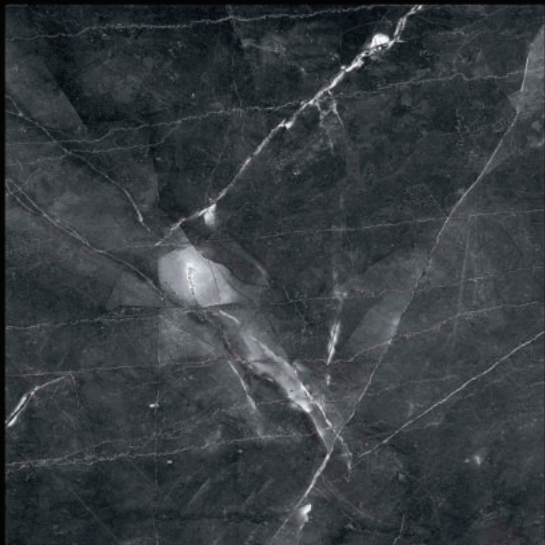

GLOSSY

POLISHED GLAZED VITRIFIED TILES

1032