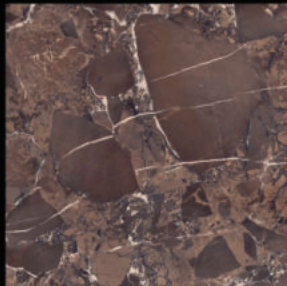

GLOSSY

POLISHED GLAZED VITRIFIED TILES

600X600 MM