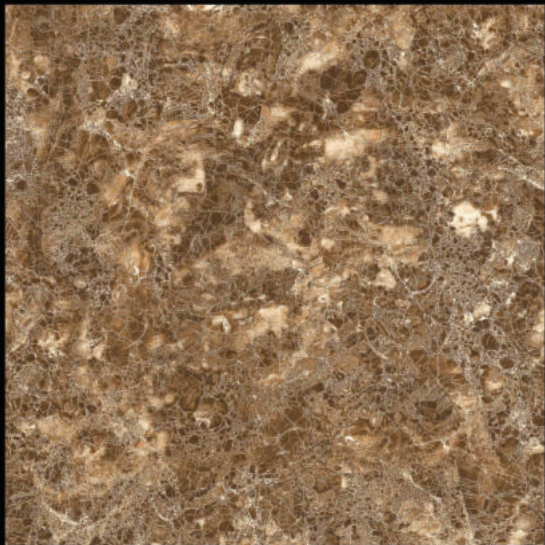

GLOSSY

POLISHED GLAZED VITRIFIED TILES

2030

600X600 MM

GLOSSY

POLISHED GLAZED VITRIFIED TILES

2031

600X600 MM