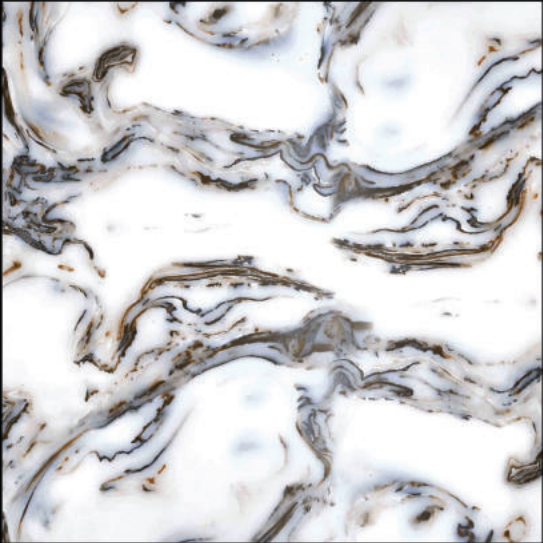

GLOSSY

POLISHED GLAZED VITRIFIED TILES

1001