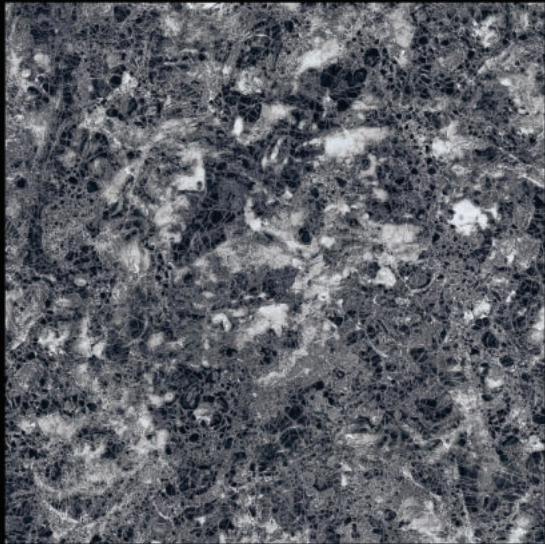

GLOSSY

POLISHED GLAZED VITRIFIED TILES

1038

600X600 MM

GLOSSY

POLISHED GLAZED VITRIFIED TILES

1039

600X600 MM