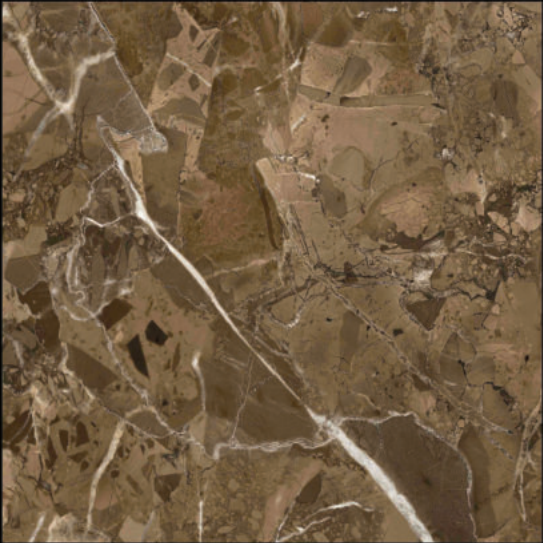

GLOSSY

POLISHED GLAZED VITRIFIED TILES