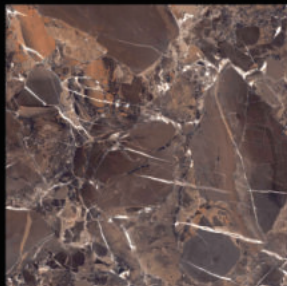

GLOSSY

POLISHED GLAZED VITRIFIED TILES

600X600 MM