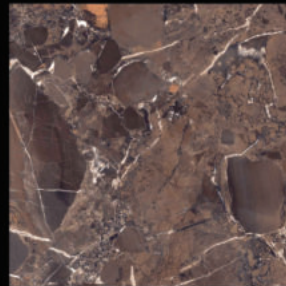

GLOSSY

POLISHED GLAZED VITRIFIED TILES

600X600 MM