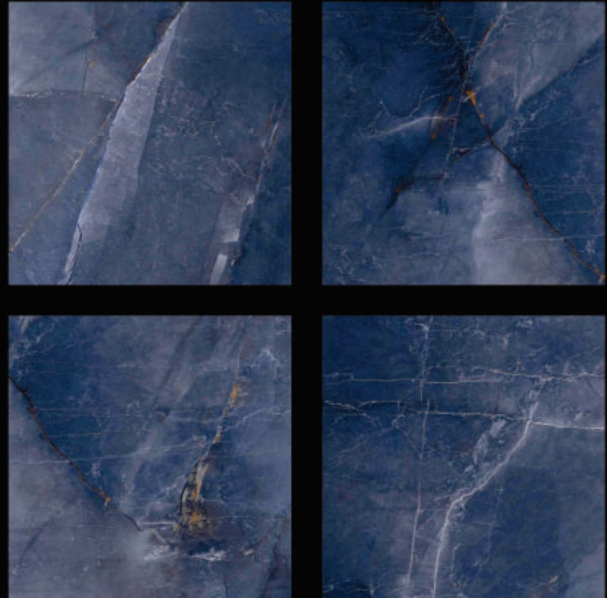

GLOSSY

POLISHED GLAZED VITRIFIED TILES

1034

600X600 MM

GLOSSY

POLISHED GLAZED VITRIFIED TILES

1035

600X600 MM