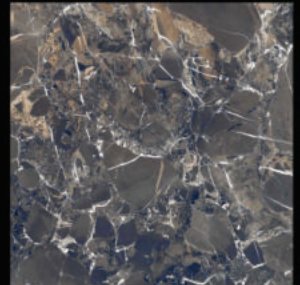

GLOSSY

POLISHED GLAZED VITRIFIED TILES

1038

600X600 MM