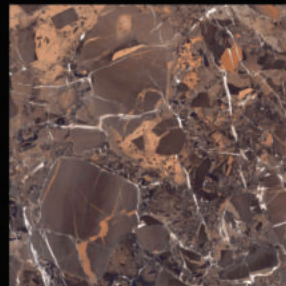

GLOSSY

POLISHED GLAZED VITRIFIED TILES

600X600 MM