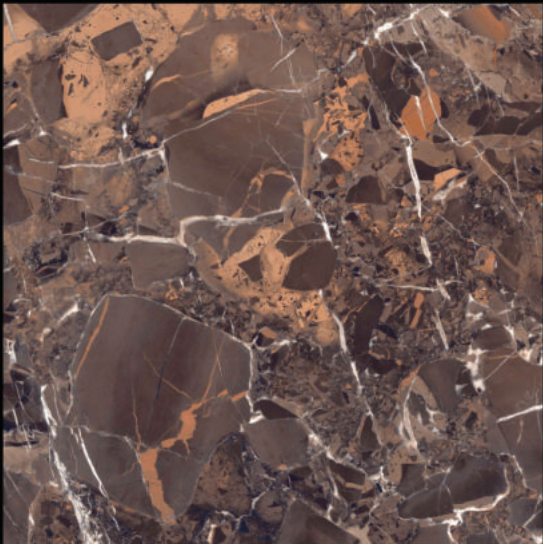

GLOSSY

POLISHED GLAZED VITRIFIED TILES