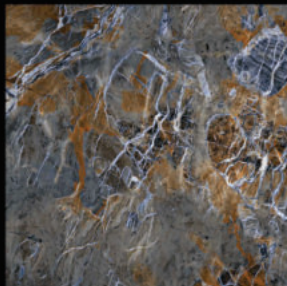

GLOSSY

POLISHED GLAZED VITRIFIED TILES

1040

600X600 MM