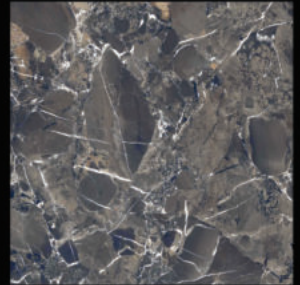

GLOSSY

POLISHED GLAZED VITRIFIED TILES

1038

600X600 MM