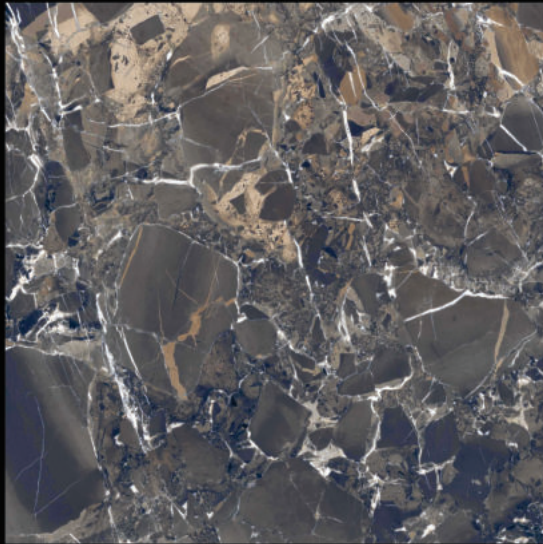

GLOSSY

POLISHED GLAZED VITRIFIED TILES

1038