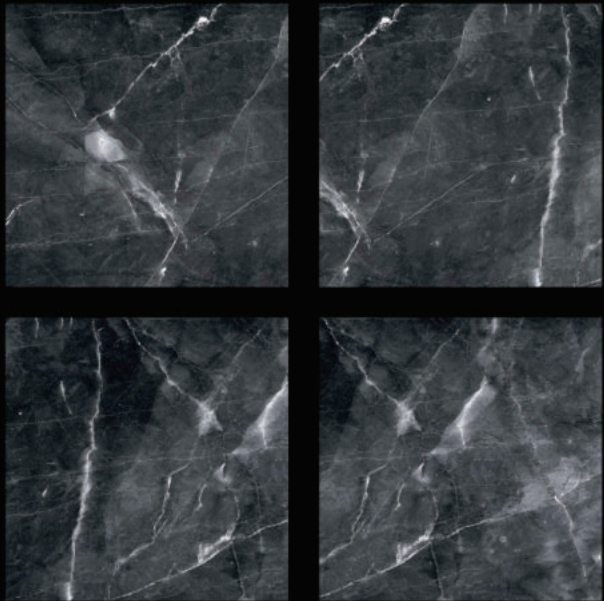

GLOSSY

POLISHED GLAZED VITRIFIED TILES

1032

600X600 MM